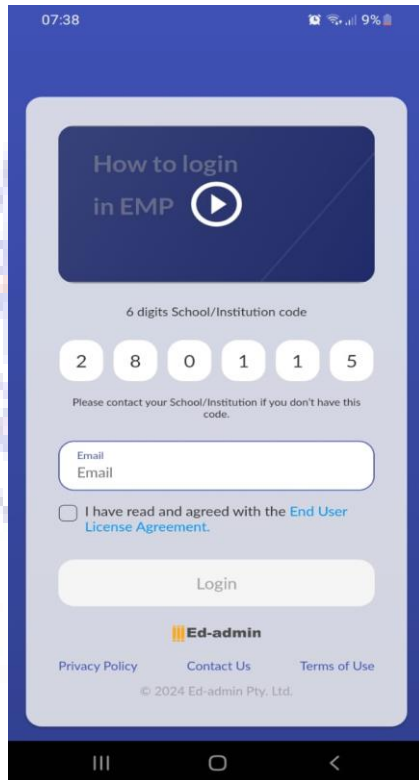

STEPS ON HOW TO SIGN UP TO Ed-Admin Multi Portal (EMP)

HOW TO DOWNLOAD THE SCHOOL APP

1. Download parental portal app found on the [GOOGLE PLAY STORE](#)/[APPLE APP STORE](#) called “Ed-admin Multi Portal”.
2. After successfully downloading the app, use activation code **280115** and a login code will be sent to the email address you have [registered](#) with the school.